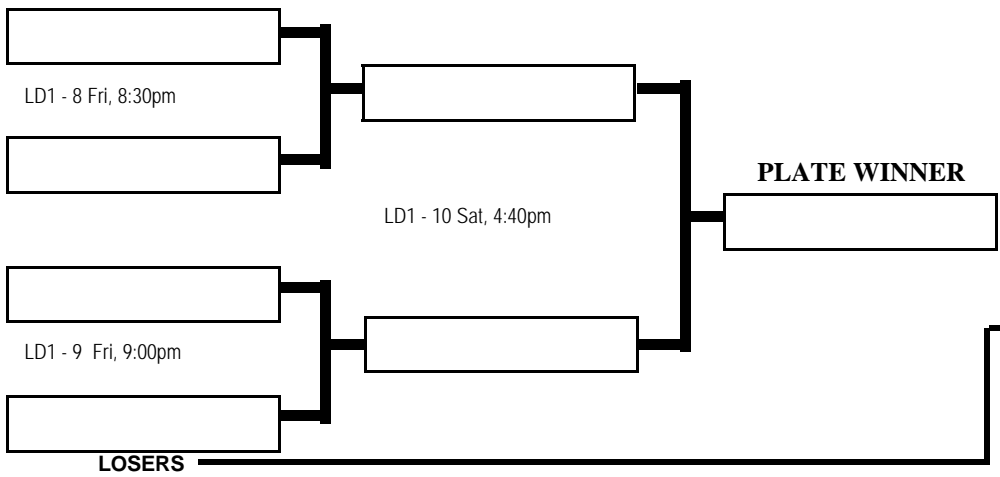

ES Services Ltd - B to J Grade Tournament

WOMENS DIVISION 1

Author: Shannon Patangata
Enquires: shannonp@xtra.co.nz

PLAYER SEEDINGS

1	Hope, Te Waimatao - BPKWTMH, B1
2	Mayo, Annette - BPWTAGM, B1
3	Henderson, Bev - BPWTBMH, B1
4	Irving, Chrystal - BPEDCI, B2
5	Patangata, Sharmaine - .BPEDSGP, B2
6	Van der Horst, Janine - BPEDJH, C1
7	Hope, Moewai - BPKWMAH, C1
8	Spanhake, Audrey - BPMAAS, C1

PLATE

SPECIAL PLATE

CONSOLATION PLATE