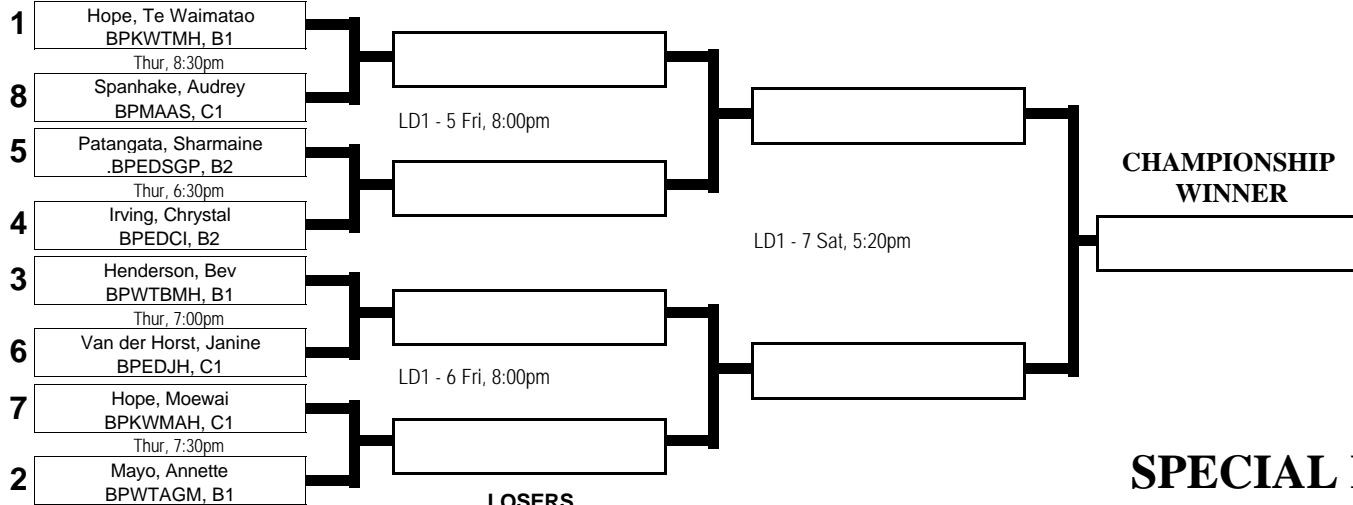

ES Services Ltd - B to J Grade Tournament

WOMENS DIVISION 1

Author: Shannon Patangata
Enquires: shannonp@xtra.co.nz

PLAYER SEEDINGS

1	Hope, Te Waimatao - BPKWTMH, B1
2	Mayo, Annette - BPWTAGM, B1
3	Henderson, Bev - BPWTBMH, B1
4	Irving, Chrystal - BPEDCI, B2
5	Patangata, Sharmaine - .BPEDSGP, B2
6	Van der Horst, Janine - BPEDJH, C1
7	Hope, Moewai - BPKWMAH, C1
8	Spanhake, Audrey - BPMAAS, C1

PLATE

SPECIAL PLATE

CONSOLATION PLATE