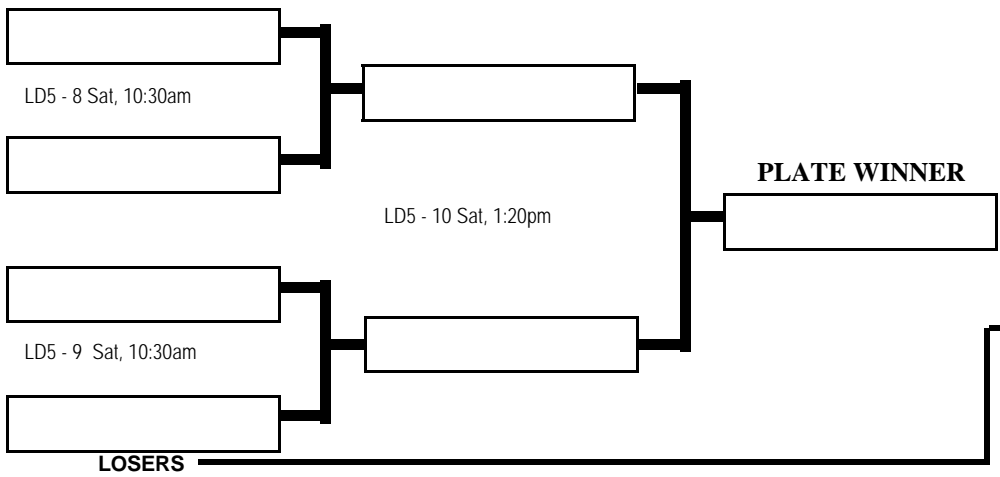

### PLAYER SEEDINGS

1	Haair, Coral - BPTNCH, E2
2	Hunia, Cadence - BPKWCH, F
3	Glen, Leah - BPEDLG, F
4	Simmonds, Hannah - F
5	Hahipene, Zandra - BPEDZH, F
6	Wakefield, Leonie - F
7	Bull, Megan - F
8	Hunia, Terehina - BPKWTH, F

### PLATE

### SPECIAL PLATE