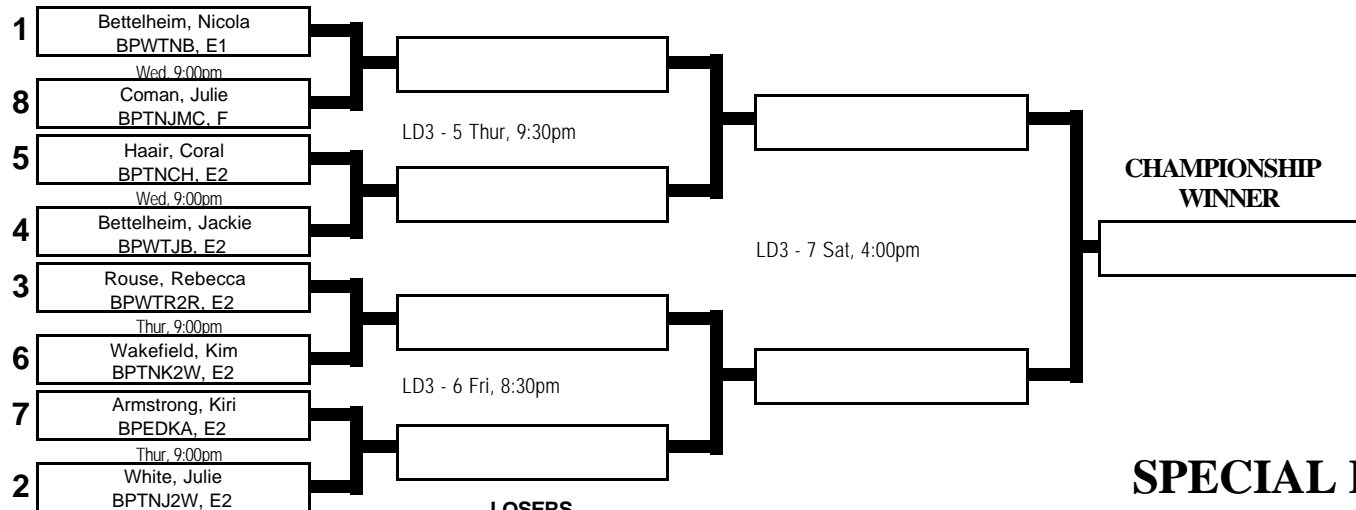

LOSERS
PLATE

LOSERS

Taneatua B Grade

WOMENS DIVISION 3

Author: Shannon Patangata
Enquires: shannonp@xtra.co.nz

PLAYER SEEDINGS

1	Bettelheim, Nicola - BPWTNB, E1
2	White, Julie - BPTNJ2W, E2
3	Rouse, Rebecca - BPWTR2R, E2
4	Bettelheim, Jackie - BPWTJB, E2
5	Haair, Coral - BPTNCH, E2
6	Wakefield, Kim - BPTNK2W, E2
7	Armstrong, Kiri - BPEDKA, E2
8	Coman, Julie - BPTNJMC, F

POOL A

		Winner & Scores	
MD4-1	Wed, 9:30pm	John, Solomon	Shove, Andrew
MD4-2	Thur, 8:00pm	Law, Leslie	Shove, Andrew
MD4-3	Fri, 9:30pm	John, Solomon	Law, Leslie

Pool A Winner goes to: **PLAYOFF MD4-7**
Pool A Runner Up goes to: **PLAYOFF MD4-8**
Pool A 3rd Place Getter goes to: **PLAYOFF MD4-9**