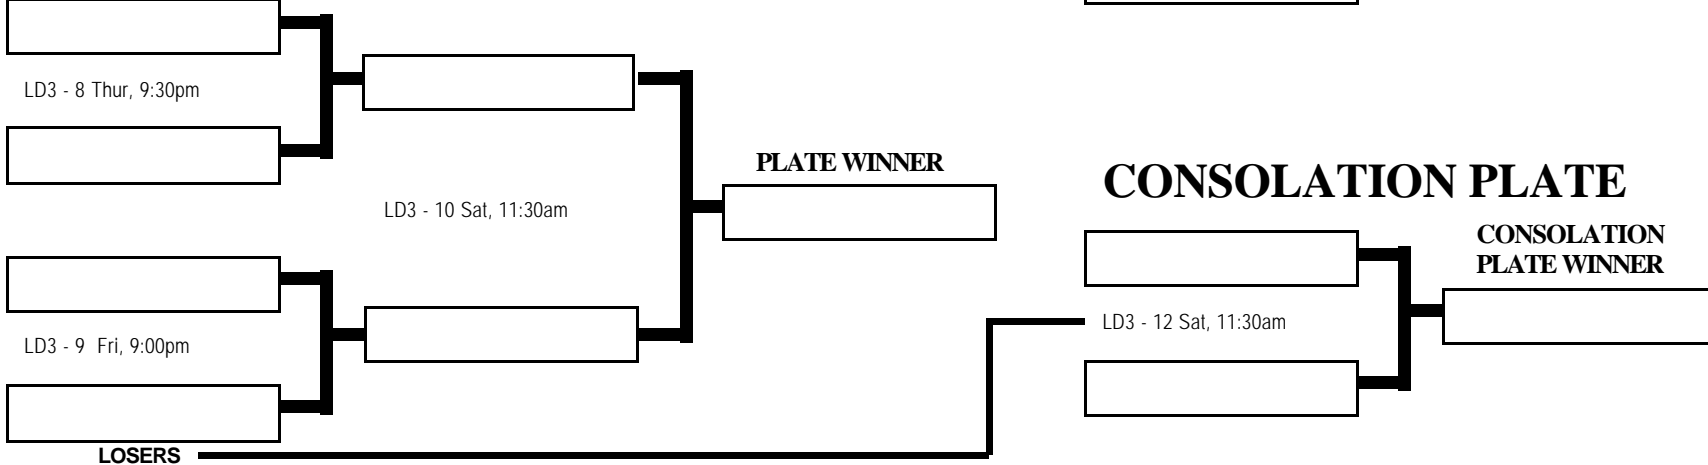

PLAYOFFS

		POOL A Winner	POOL B Winner	Winner	Runner Up
LD2-7	Sat, 5:20pm				
		POOL A Runner Up	POOL B Runner Up	Special	
LD2-8	Sat, 1:20pm				
		POOL A 3rd Place	POOL B 3rd Place	Plate	
LD2-9	Sat, 12:40pm				

LOSERS
PLATE

LOSERS

Taneatua B Grade

WOMENS DIVISION 3

Author: Shannon Patangata
Enquires: shannonp@xtra.co.nz

PLAYER SEEDINGS

1	Bettelheim, Nicola - BPWTNB, E1
2	White, Julie - BPTNJ2W, E2
3	Rouse, Rebecca - BPWTR2R, E2
4	Bettelheim, Jackie - BPWTJB, E2
5	Haair, Coral - BPTNCH, E2
6	Wakefield, Kim - BPTNK2W, E2
7	Armstrong, Kiri - BPEDKA, E2
8	Coman, Julie - BPTNJMC, F

POOL A

		Winner & Scores	
MD4-1	Wed, 9:30pm	John, Solomon	Shove, Andrew
MD4-2	Thur, 8:00pm	Law, Leslie	Shove, Andrew
MD4-3	Fri, 9:30pm	John, Solomon	Law, Leslie

Pool A Winner goes to: **PLAYOFF MD4-7**
Pool A Runner Up goes to: **PLAYOFF MD4-8**
Pool A 3rd Place Getter goes to: **PLAYOFF MD4-9**