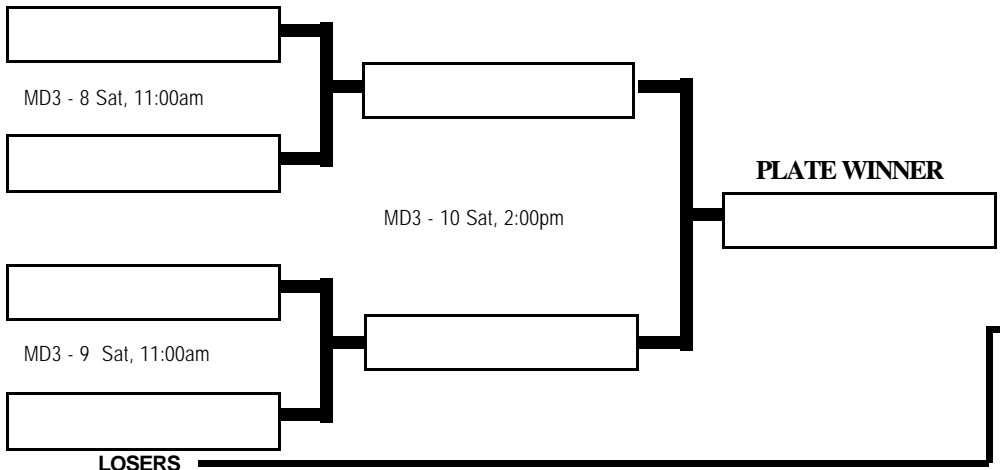

LOSERS
PLATE