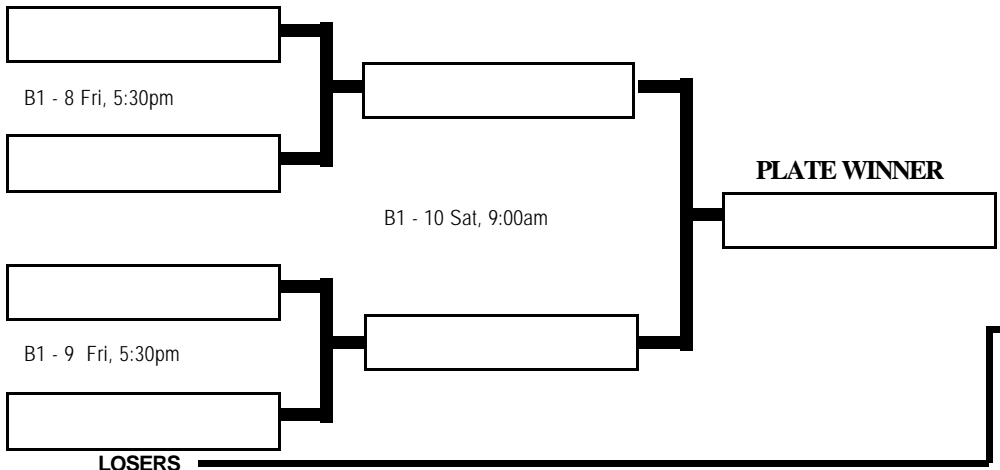

POOL B

		Winner & Scores	
MD4-4	Wed, 9:30pm	Yates, Alex	Mayes, Graham
MD4-5	Thur, 8:00pm	Gee, Warren	Mayes, Graham
MD4-6	Fri, 9:30pm	Yates, Alex	Gee, Warren

Pool B Winner goes to: **PLAYOFF MD4-7**
Pool B Runner Up goes to: **PLAYOFF MD4-8**
Pool B 3rd Place Getter goes to: **PLAYOFF MD4-9**

PLAYOFFS

		POOL A Winner	POOL B Winner	Winner	Runner Up
MD4-7	Sat, 2:40pm				
		POOL A Runner Up	POOL B Runner Up	Special	
MD4-8	Sat, 12:00pm				
		POOL A 3rd Place	POOL B 3rd Place	Plate	
MD4-9	Sat, 12:00pm				

Taneatua B Grade

BOYS DIVISION 1

Author: Shannon Patangata
Enquires: shannonp@xtra.co.nz

PLAYER SEEDINGS

1	Emms, Jamie - BPEDJE, J2
2	White, Michael - BPWTMJW, J2
3	Morrison, Mark - BPTNMIM, J4
4	Emms, Dayne - J4
5	Wakefield, Kane - BPTNKAW, J4
6	Richmond, Matthew - J5
7	Constantine, Madison - J5
8	Morrison, Cameron - BPTNCJM, J5

LOSERS
PLATE

Taneatua B Grade

GIRLS DIVISION 1

Author: Shannon Patangata
Enquires: shannonp@xtra.co.nz

PLAYER SEEDINGS

1	Waiari, Makarita - J3
2	Vercoe, Loni - BPEDLV, J4
3	Eggleton, Kate - J5
4	Perkinson, Chelsea - BPEDCP, J5