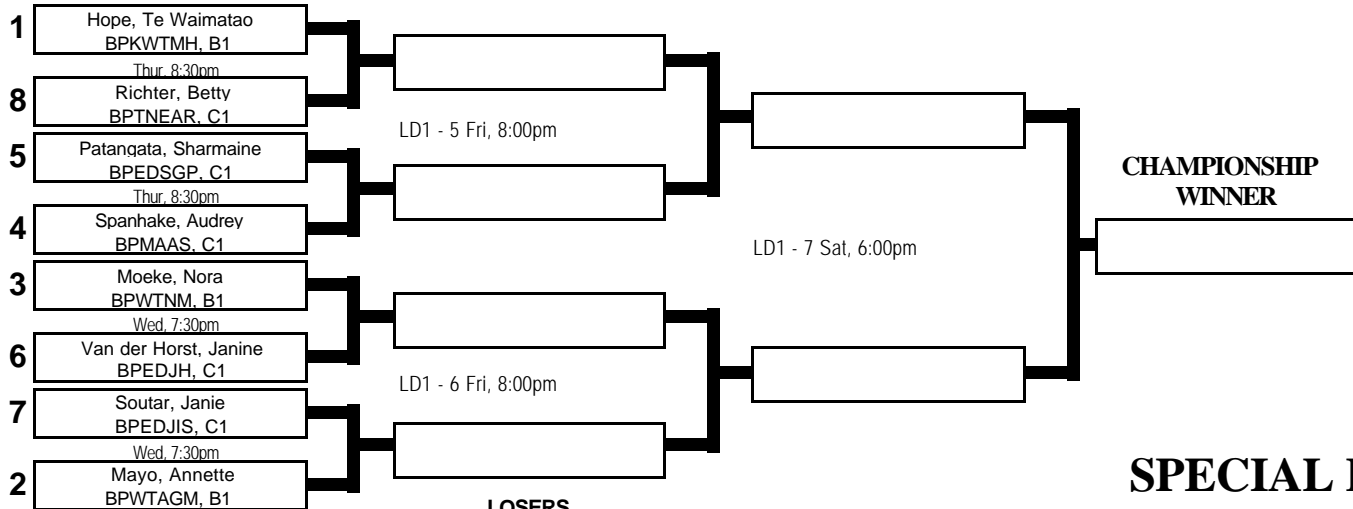

Taneatua B Grade

WOMENS DIVISION 1

Author: Shannon Patangata
Enquires: shannonp@xtra.co.nz

PLAYER SEEDINGS

1	Hope, Te Waimatao - BPKWTMH, B1
2	Mayo, Annette - BPWTAGM, B1
3	Moeke, Nora - BPWTNM, B1
4	Spanhake, Audrey - BPMAAS, C1
5	Patangata, Sharmaine - BPEDSGP, C1
6	Van der Horst, Janine - BPEDJH, C1
7	Soutar, Janie - BPEDJIS, C1
8	Richter, Betty - BPTNEAR, C1