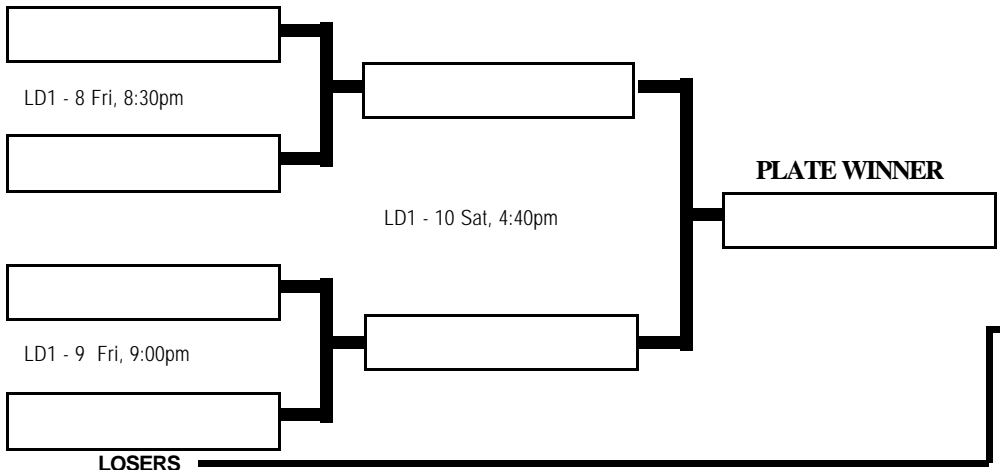

LOSERS
PLATE