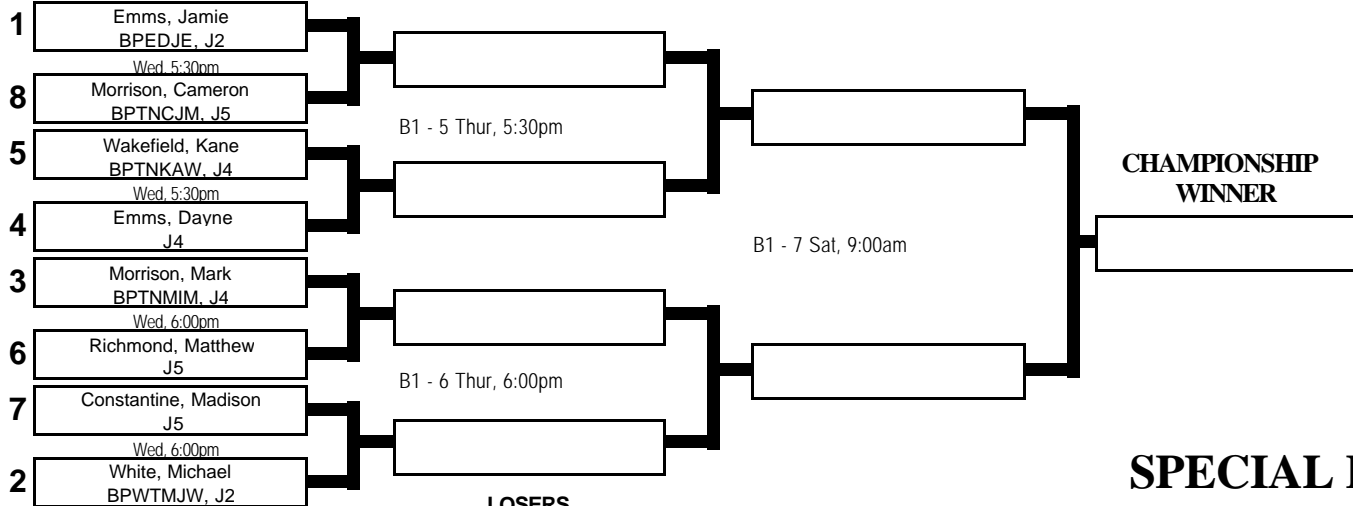

Taneatua B Grade

BOYS DIVISION 1

Author: Shannon Patangata
Enquires: shannonp@xtra.co.nz

PLAYER SEEDINGS

1	Emms, Jamie - BPEDJE, J2
2	White, Michael - BPWTMJW, J2
3	Morrison, Mark - BPTNMIM, J4
4	Emms, Dayne - J4
5	Wakefield, Kane - BPTNKAW, J4
6	Richmond, Matthew - J5
7	Constantine, Madison - J5
8	Morrison, Cameron - BPTNCJM, J5