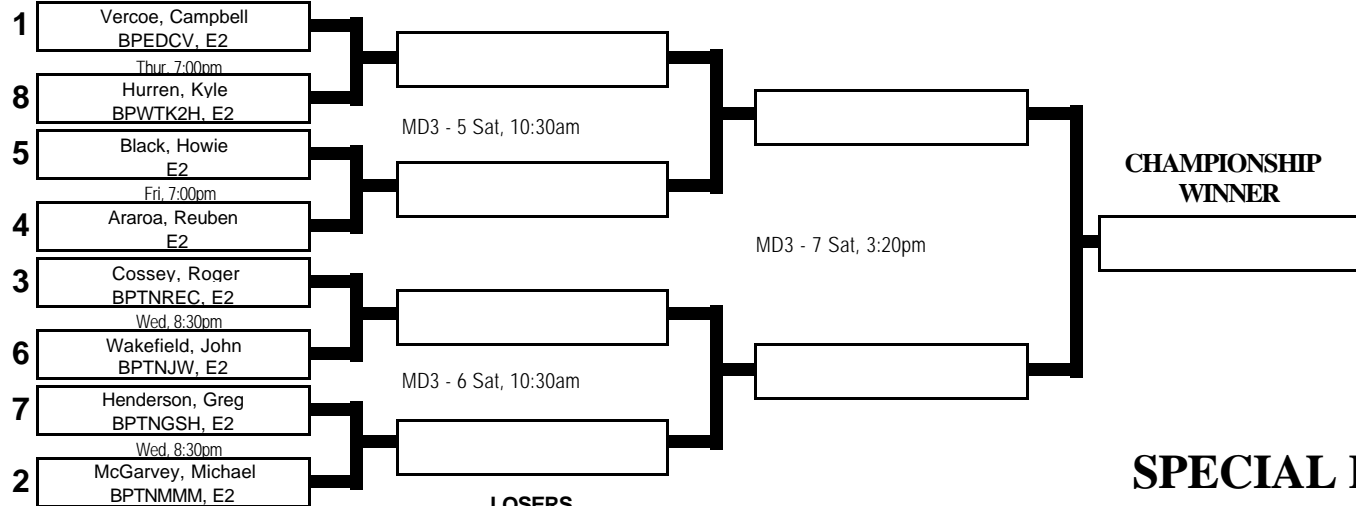

Taneatua B Grade

MENS DIVISION 3

Author: Shannon Patangata
Enquires: shannonp@xtra.co.nz

PLAYER SEEDINGS

1	Vercoe, Campbell - BPEDCV, E2
2	McGarvey, Michael - BPTNMMM, E2
3	Cossey, Roger - BPTNREC, E2
4	Araroa, Reuben - E2
5	Black, Howie - E2
6	Wakefield, John - BPTNJW, E2
7	Henderson, Greg - BPTNGSH, E2
8	Hurren, Kyle - BPWTK2H, E2